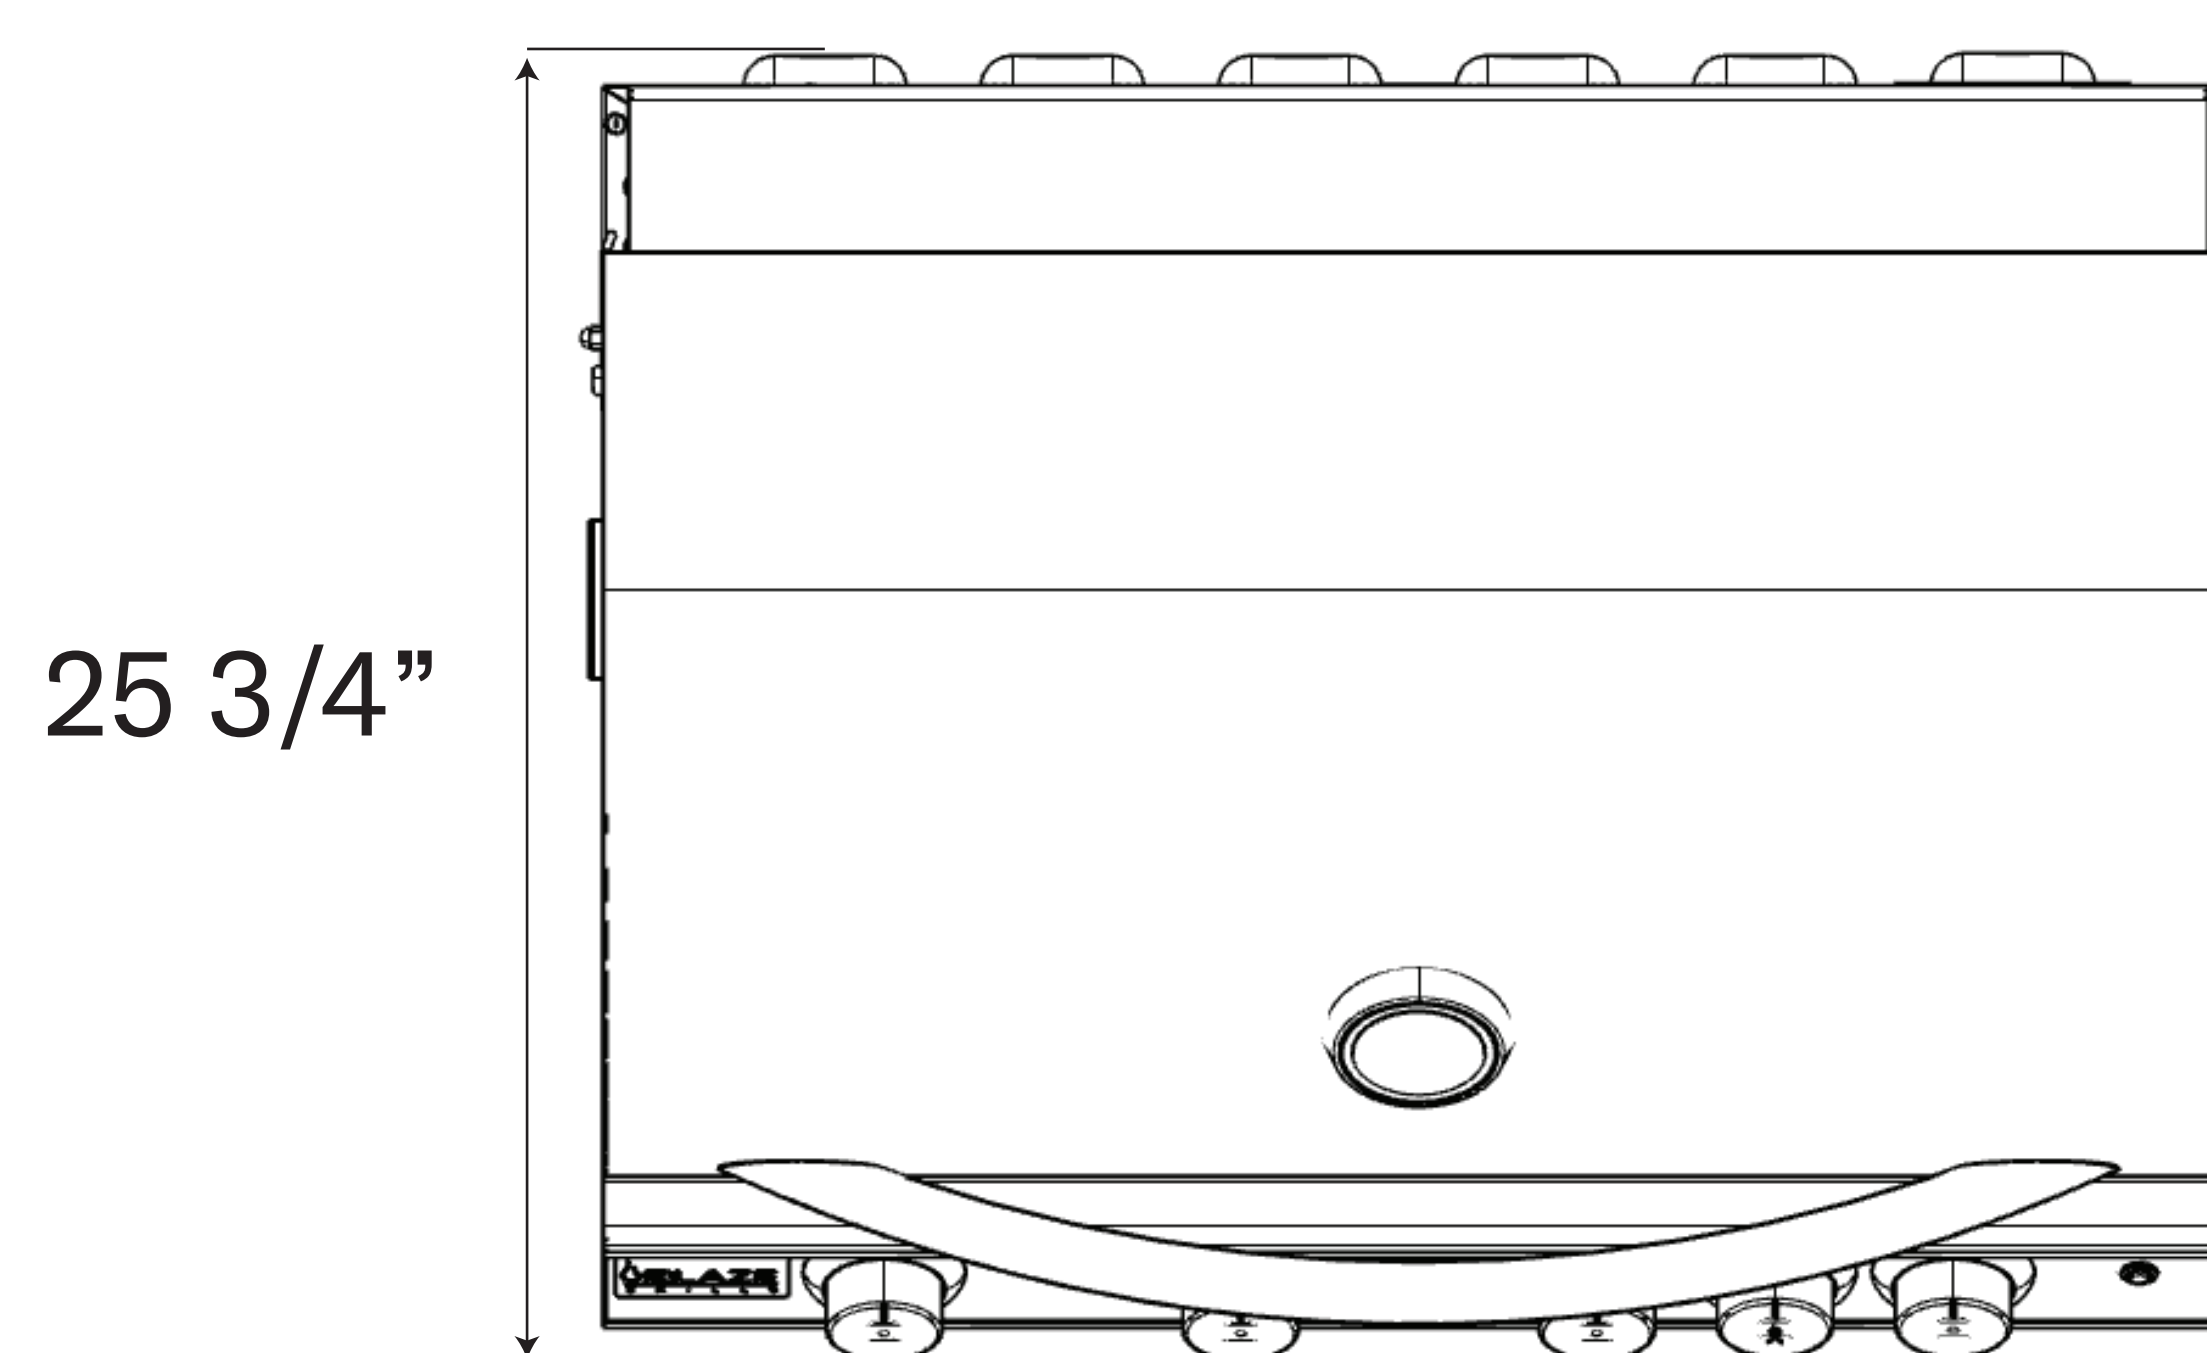

# Blaze 32-Inch 4-Burner

Model Number: BLZ-4LTE3-LP/NG, BLZ-4LTE2-LP/NG, BLZ-4LBM-LP/NG

Front View

Side View

Cutout View

Top View

Overall dimensions	Cutout dimensions
Width 32 1/2"	Width 30 5/8"
Depth 25 3/4"	Depth 21 1/4"
Height 21 1/4"	Height 8 1/2"