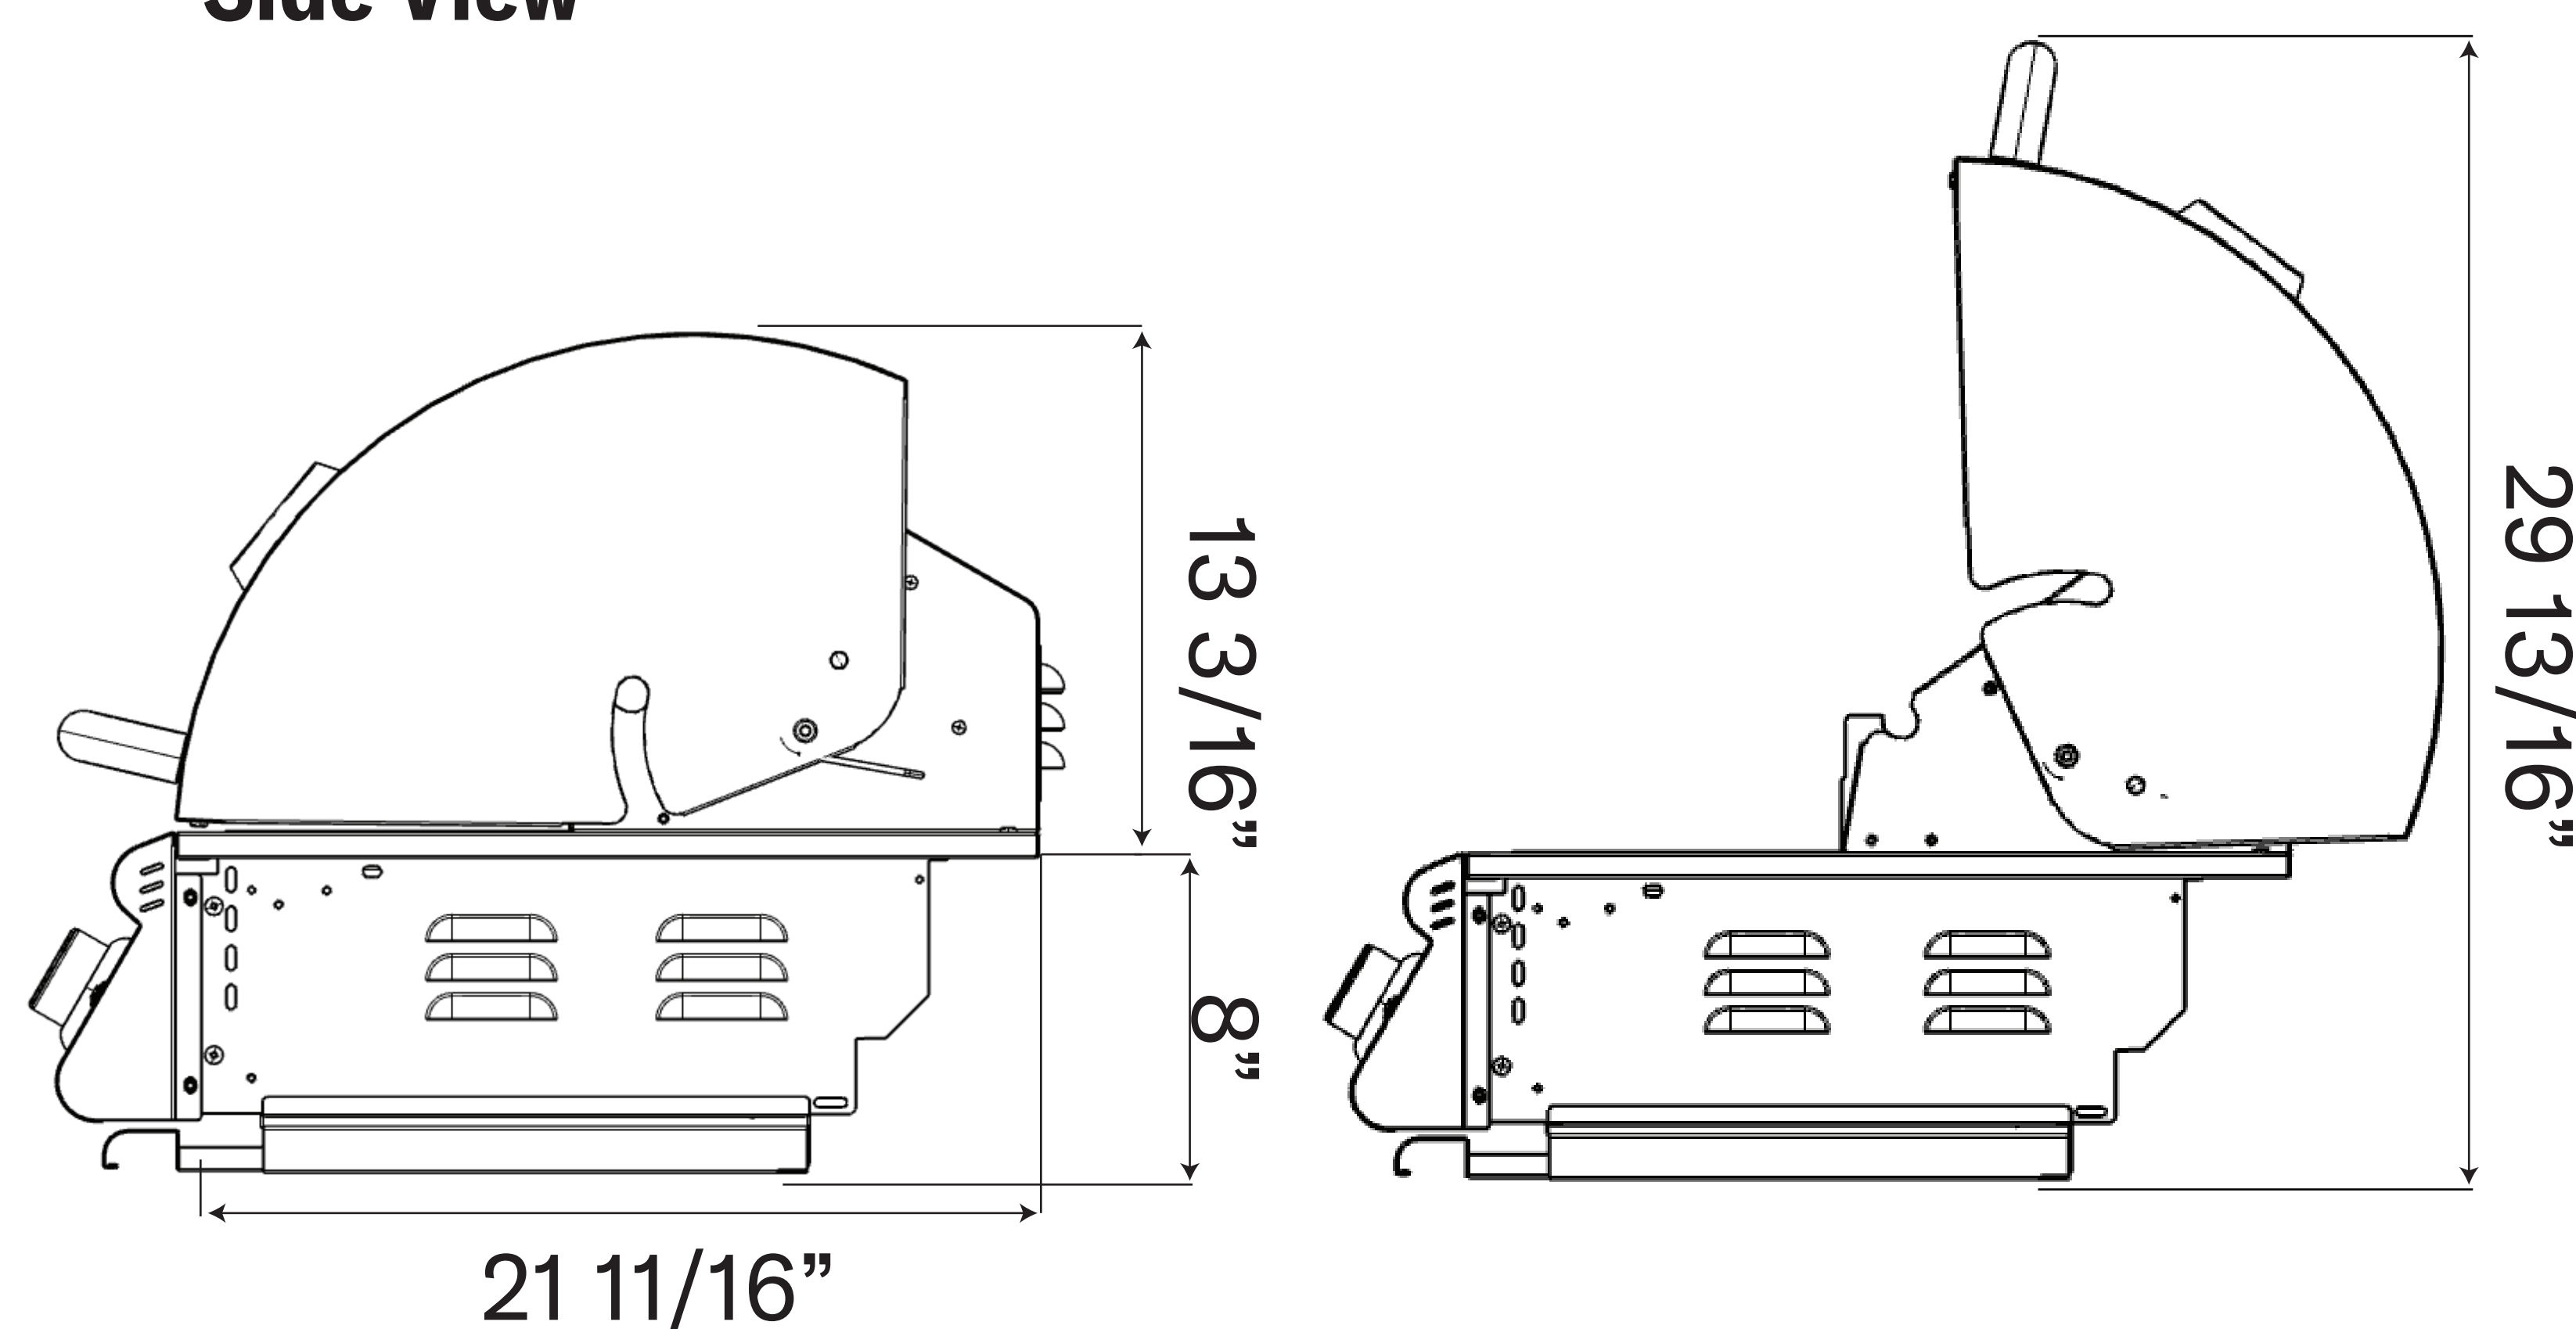

# Blaze 32-Inch 4-Burner

Model Number: BLZ-4LTE3-LP/NG, BLZ-4LTE2-LP/NG, BLZ-4LBM-LP/NG

Front View

Side View

Cutout View

Top View

Overall dimensions	Cutout dimensions
Width 32 1/2"	Width 30 5/8"
Depth 25 3/4"	Depth 21 1/4"
Height 21 1/4"	Height 8 1/2"