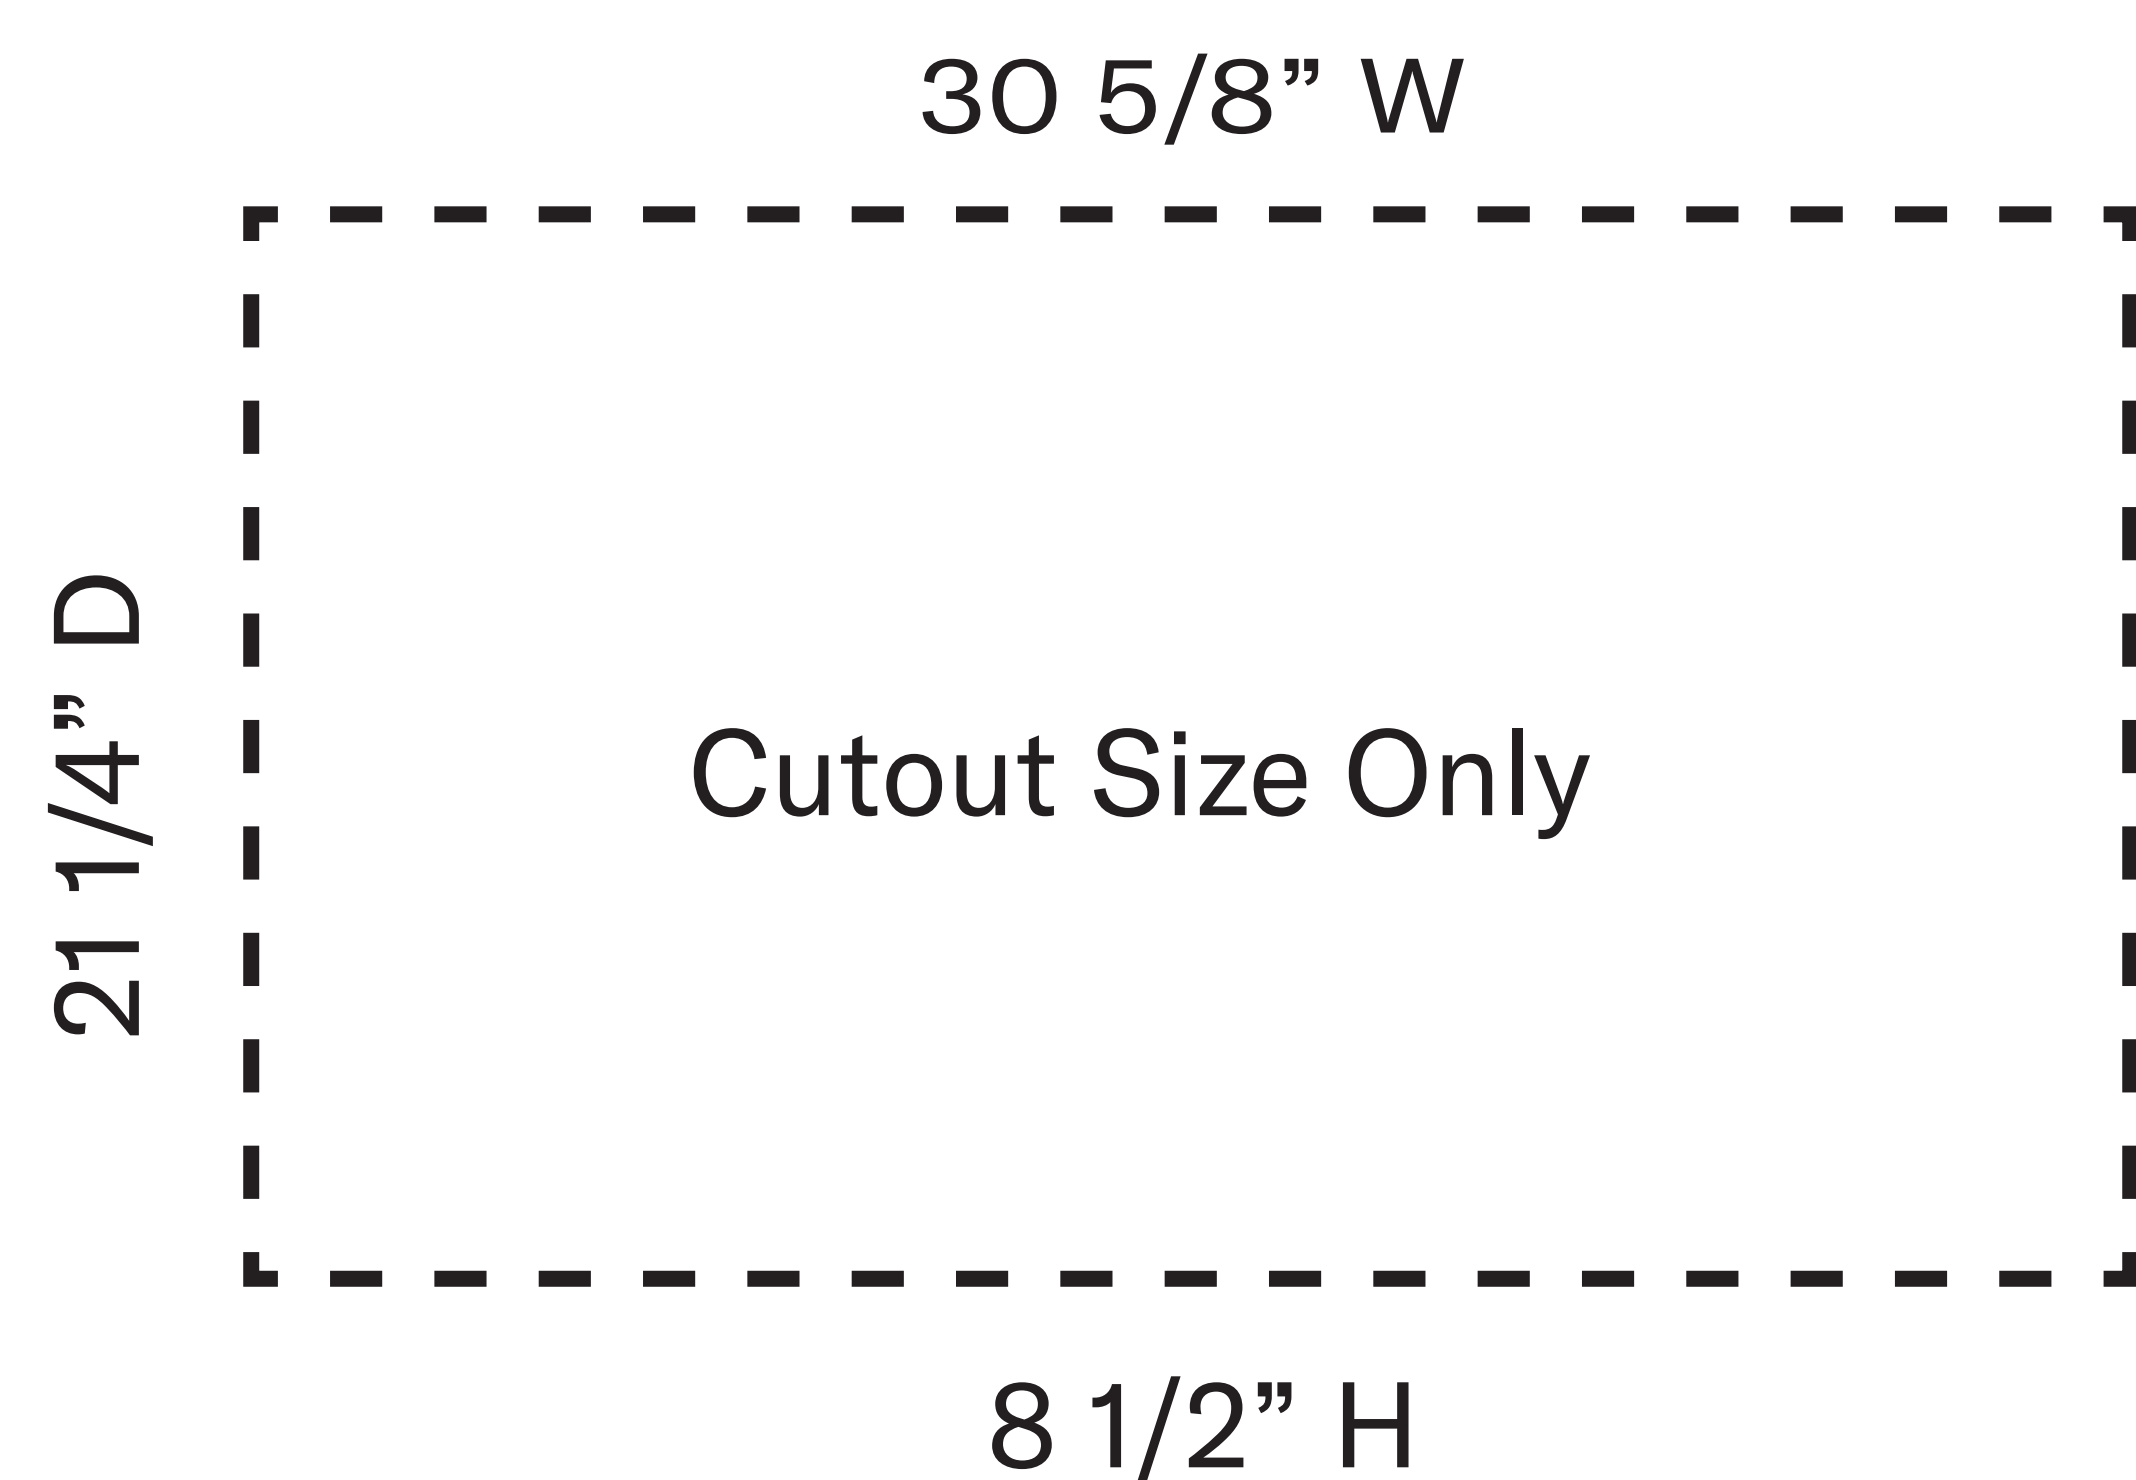

# Blaze 32-Inch 4-Burner

Model Number: BLZ-4LTE3-LP/NG, BLZ-4LTE2-LP/NG, BLZ-4LBM-LP/NG

Front View

Side View

Cutout View

Top View

Overall dimensions	Cutout dimensions
Width 32 1/2"	Width 30 5/8"
Depth 25 3/4"	Depth 21 1/4"
Height 21 1/4"	Height 8 1/2"