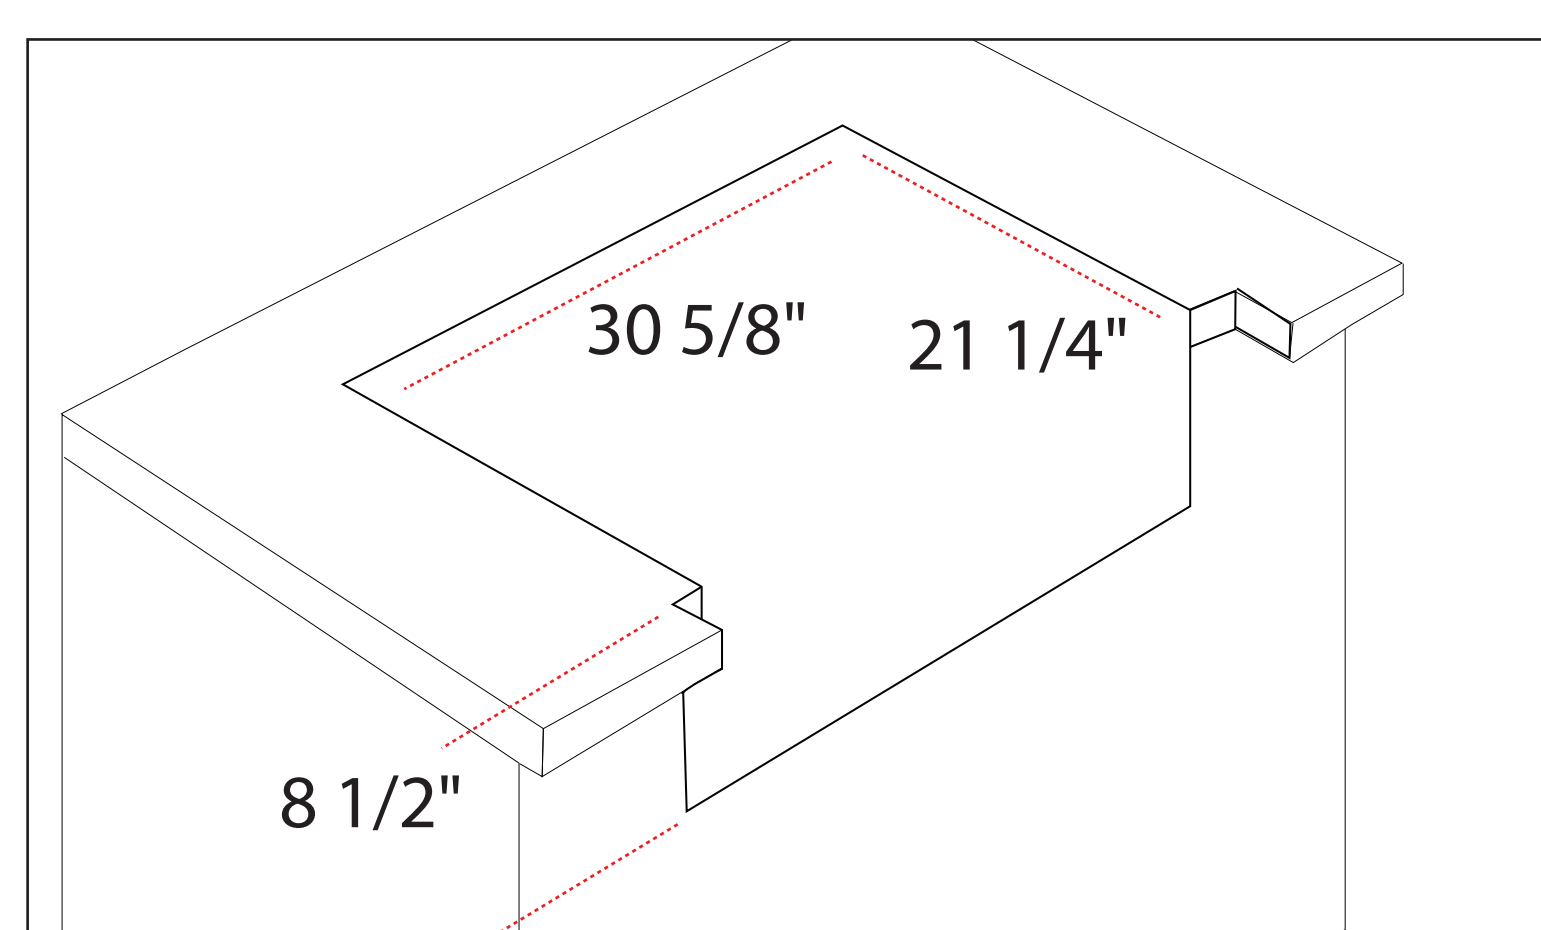

# Blaze 32-Inch 4-Burner

Model Number: BLZ-4LTE3-LP/NG, BLZ-4LTE2-LP/NG, BLZ-4LBM-LP/NG

Front View

Side View

Cutout View

Top View

Overall dimensions	Cutout dimensions
Width 32 1/2"	Width 30 5/8"
Depth 25 3/4"	Depth 21 1/4"
Height 21 1/4"	Height 8 1/2"