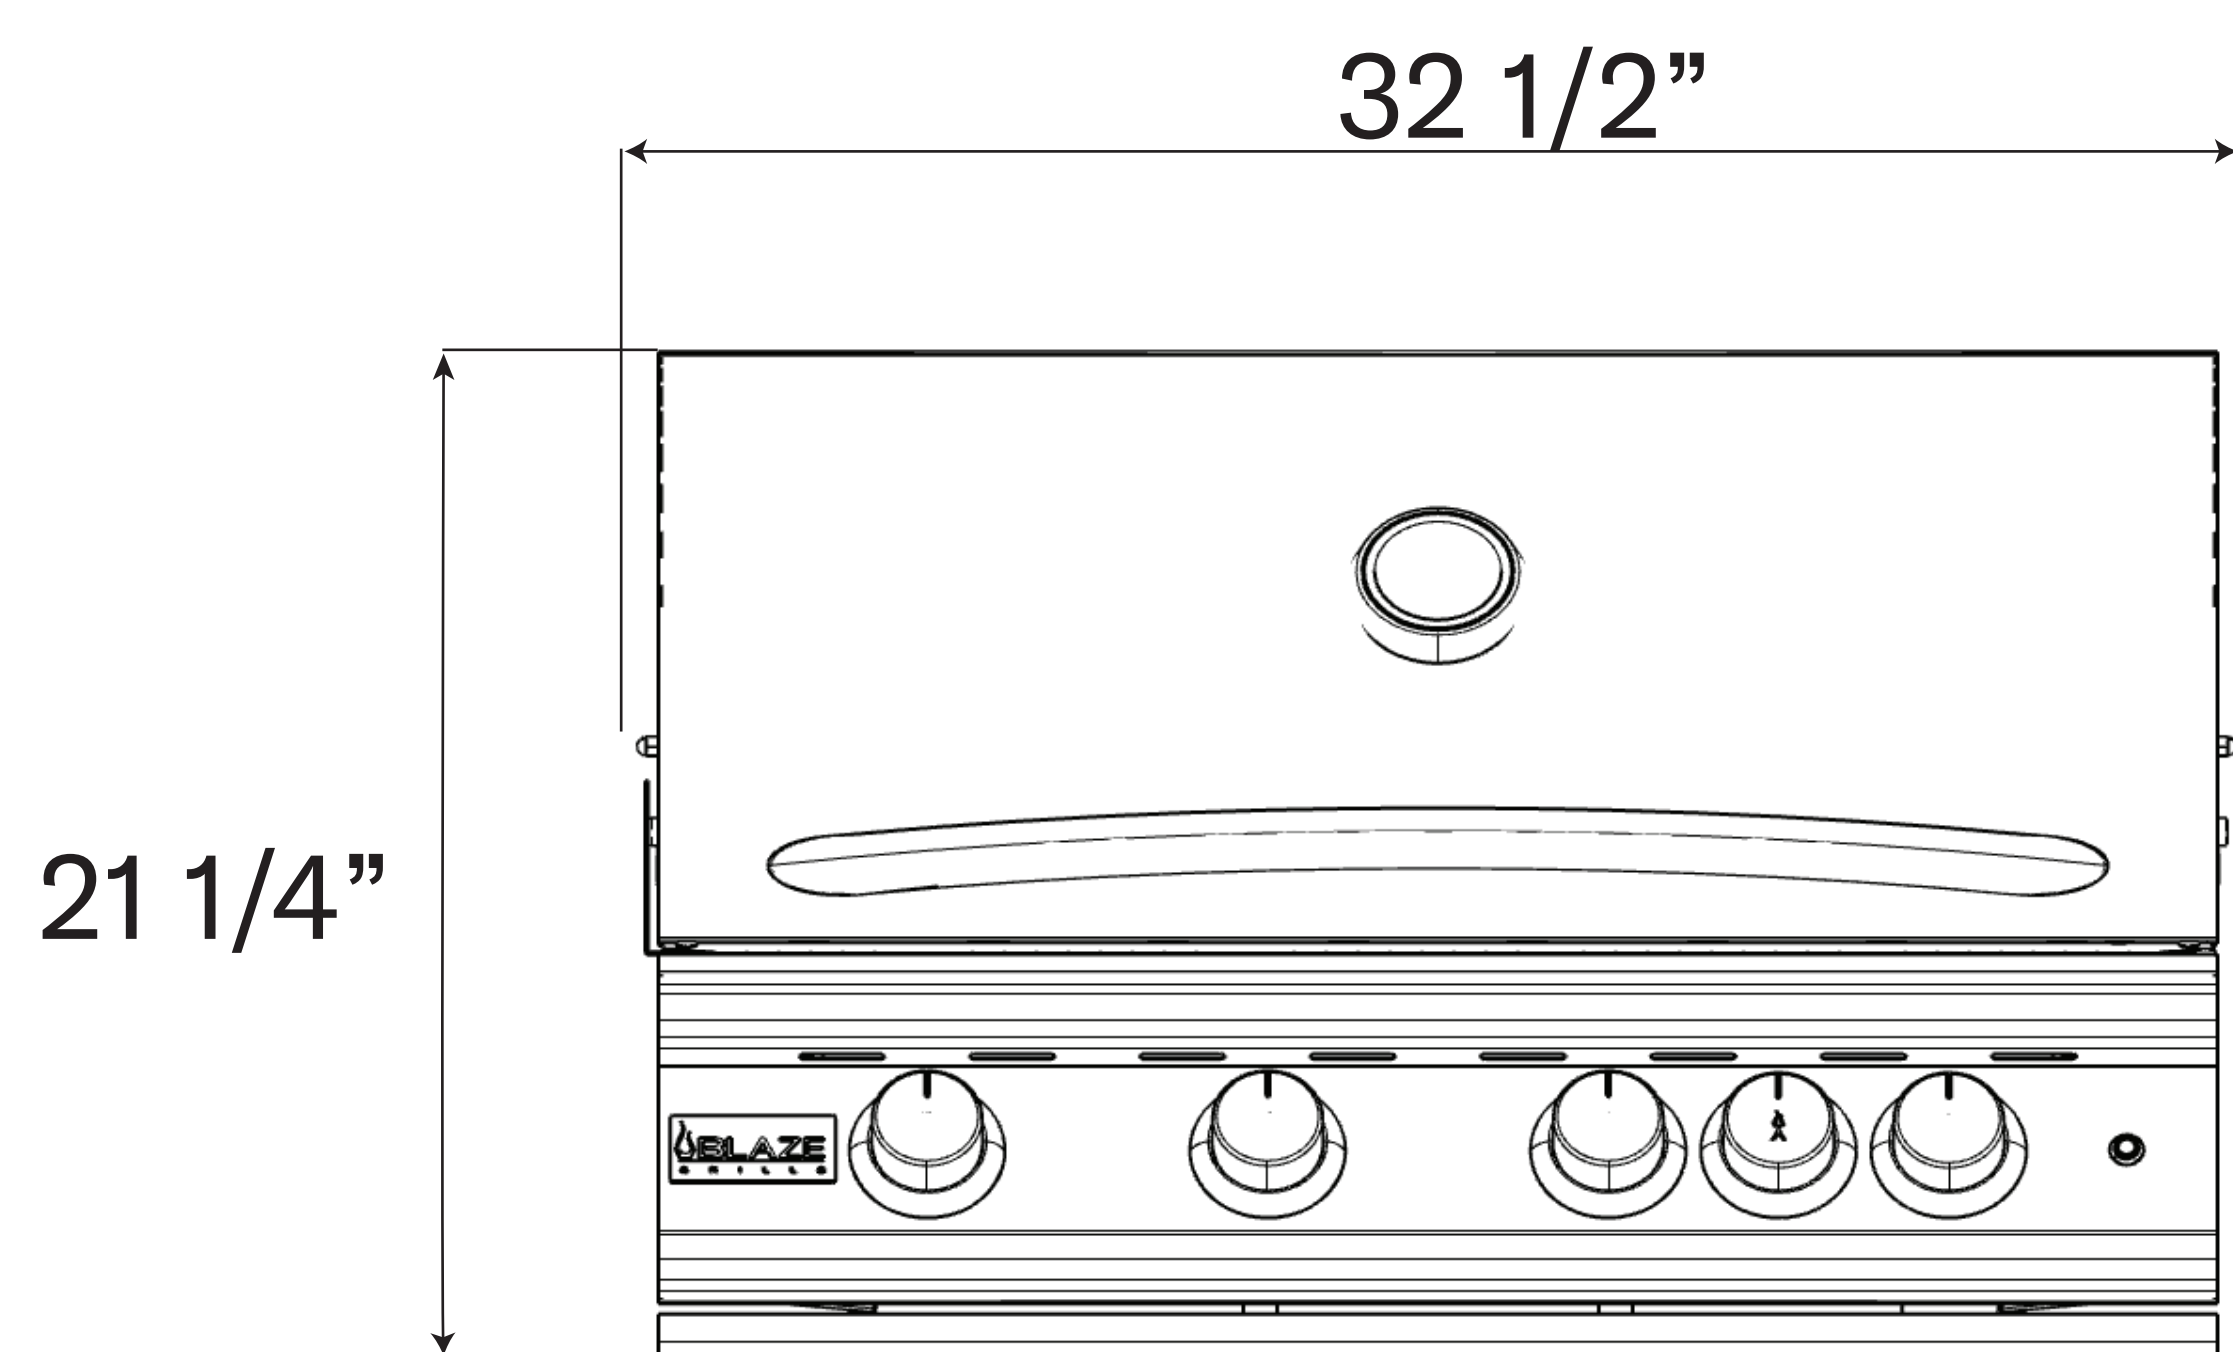

# Blaze 32-Inch 4-Burner

Model Number: BLZ-4LTE3-LP/NG, BLZ-4LTE2-LP/NG, BLZ-4LBM-LP/NG

Front View

Side View

Cutout View

Top View

Overall dimensions	Cutout dimensions
Width 32 1/2"	Width 30 5/8"
Depth 25 3/4"	Depth 21 1/4"
Height 21 1/4"	Height 8 1/2"